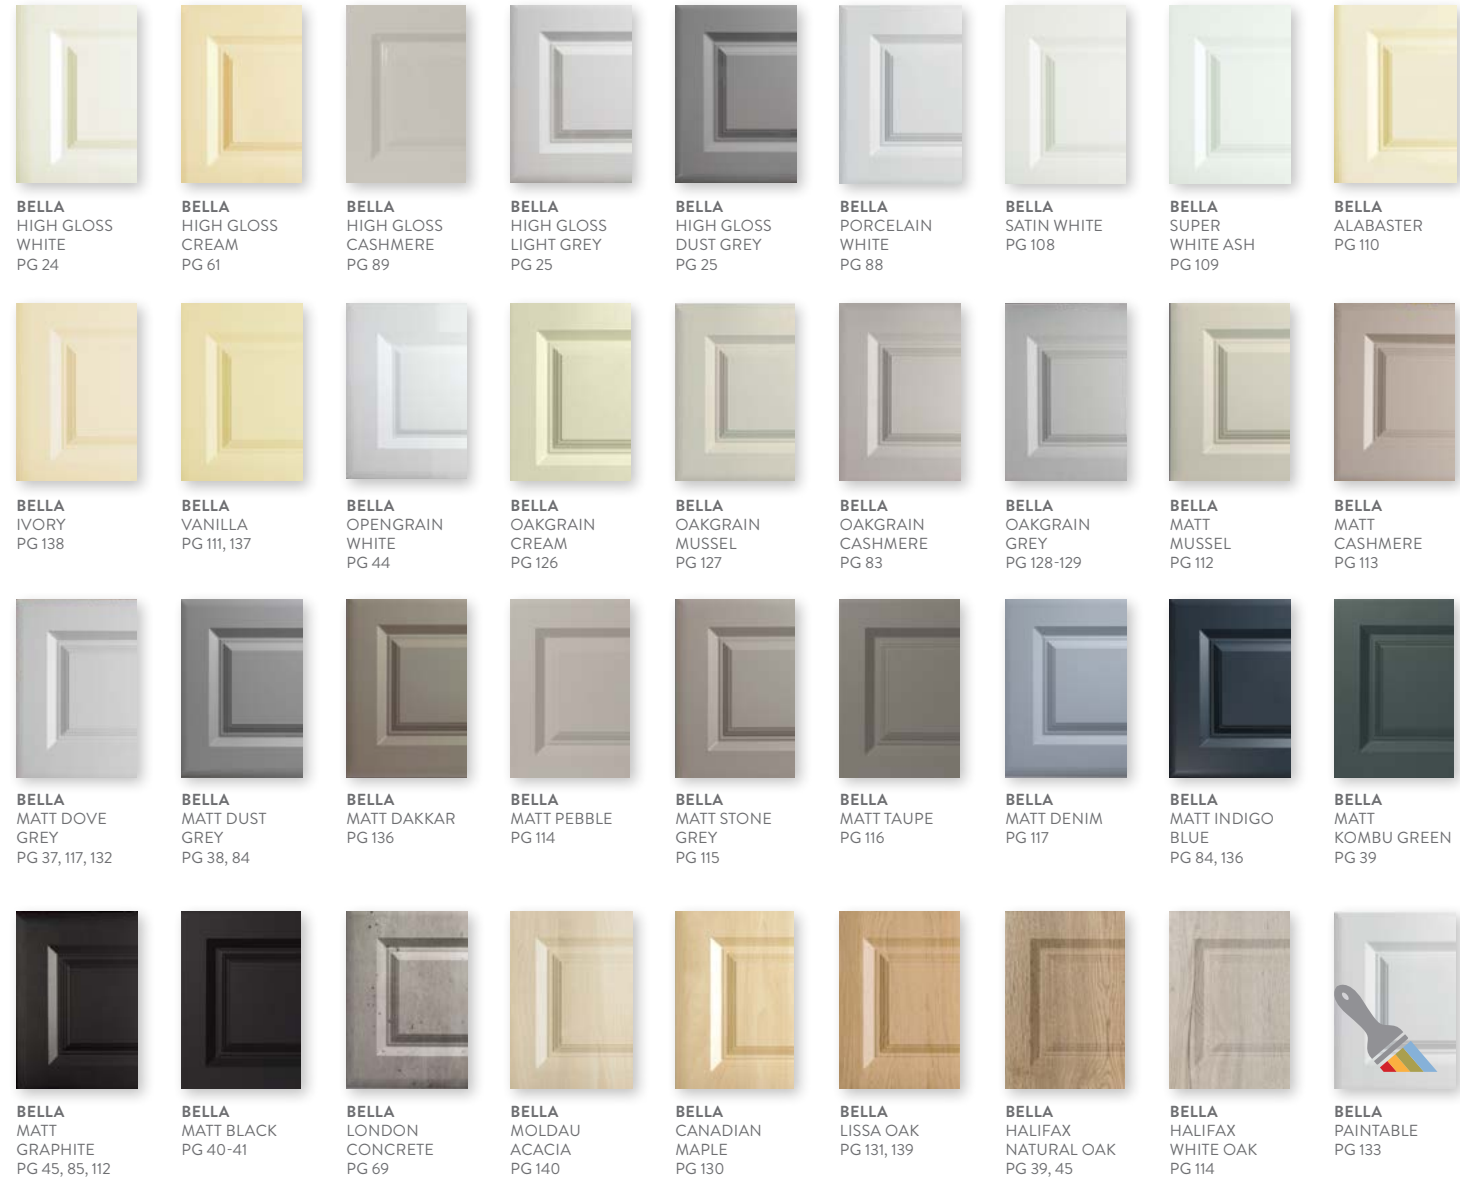

Unless otherwise requested woodgrains are vertical on doors and horizontal on small drawer fronts.

Made to Measure

Mix Colours & Styles

Product Guarantee

Paintable Finish

UK MANUFACTURED

<b>BELLA</b> HIGH GLOSS WHITE PG 24	<b>BELLA</b> HIGH GLOSS CREAM PG 61	<b>BELLA</b> HIGH GLOSS CASHMERE PG 89	<b>BELLA</b> HIGH GLOSS LIGHT GREY PG 25	<b>BELLA</b> HIGH GLOSS DUST GREY PG 25	<b>BELLA</b> PORCELAIN WHITE PG 88	<b>BELLA</b> SATIN WHITE PG 108	<b>BELLA</b> SUPER WHITE ASH PG 109	<b>BELLA</b> ALABASTER PG 110
<b>BELLA</b> IVORY PG 138	<b>BELLA</b> VANILLA PG 111, 137	<b>BELLA</b> OPENGRAIN WHITE PG 44	<b>BELLA</b> OAKGRAIN CREAM PG 126	<b>BELLA</b> OAKGRAIN MUSSEL PG 127	<b>BELLA</b> OAKGRAIN CASHMERE PG 83	<b>BELLA</b> OAKGRAIN GREY PG 128-129	<b>BELLA</b> MATT MUSSEL PG 112	<b>BELLA</b> MATT CASHMERE PG 113
<b>BELLA</b> MATT DOVE GREY PG 37, 117, 132	<b>BELLA</b> MATT DUST GREY PG 38, 84	<b>BELLA</b> MATT DAKKAR PG 136	<b>BELLA</b> MATT PEBBLE PG 114	<b>BELLA</b> MATT STONE GREY PG 115	<b>BELLA</b> MATT TAUPE PG 116	<b>BELLA</b> MATT DENIM PG 117	<b>BELLA</b> MATT INDIGO BLUE PG 84, 136	<b>BELLA</b> MATT KOMBU GREEN PG 39
<b>BELLA</b> MATT GRAPHITE PG 45, 85, 112	<b>BELLA</b> MATT BLACK PG 40-41	<b>BELLA</b> LONDON CONCRETE PG 69	<b>BELLA</b> MOLDAU ACACIA PG 140	<b>BELLA</b> CANADIAN MAPLE PG 130	<b>BELLA</b> LISSA OAK PG 131, 139	<b>BELLA</b> HALIFAX NATURAL OAK PG 39, 45	<b>BELLA</b> HALIFAX WHITE OAK PG 114	<b>BELLA</b> PAINTABLE PG 133