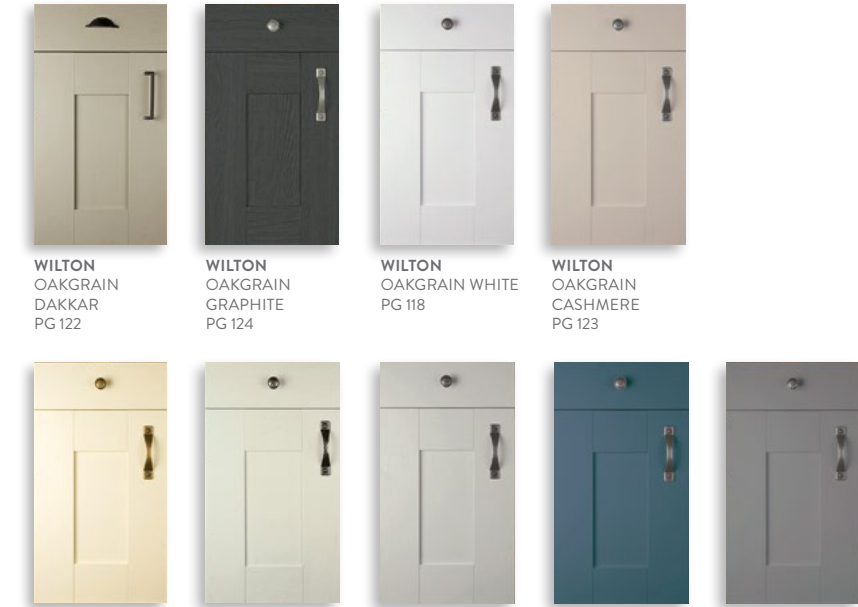

WILTON OAKGRAIN DAKKAR PG 122
WILTON OAKGRAIN GRAPHITE PG 124
WILTON OAKGRAIN WHITE PG 118
WILTON OAKGRAIN CASHMERE PG 123
WILTON OAKGRAIN CREAM PG 119
WILTON OAKGRAIN MUSSEL PG 120
WILTON OAKGRAIN GREY PG 121, 124, 125
WILTON OAKGRAIN AZURE BLUE PG 125
WILTON OAKGRAIN DUST GREY PG 123