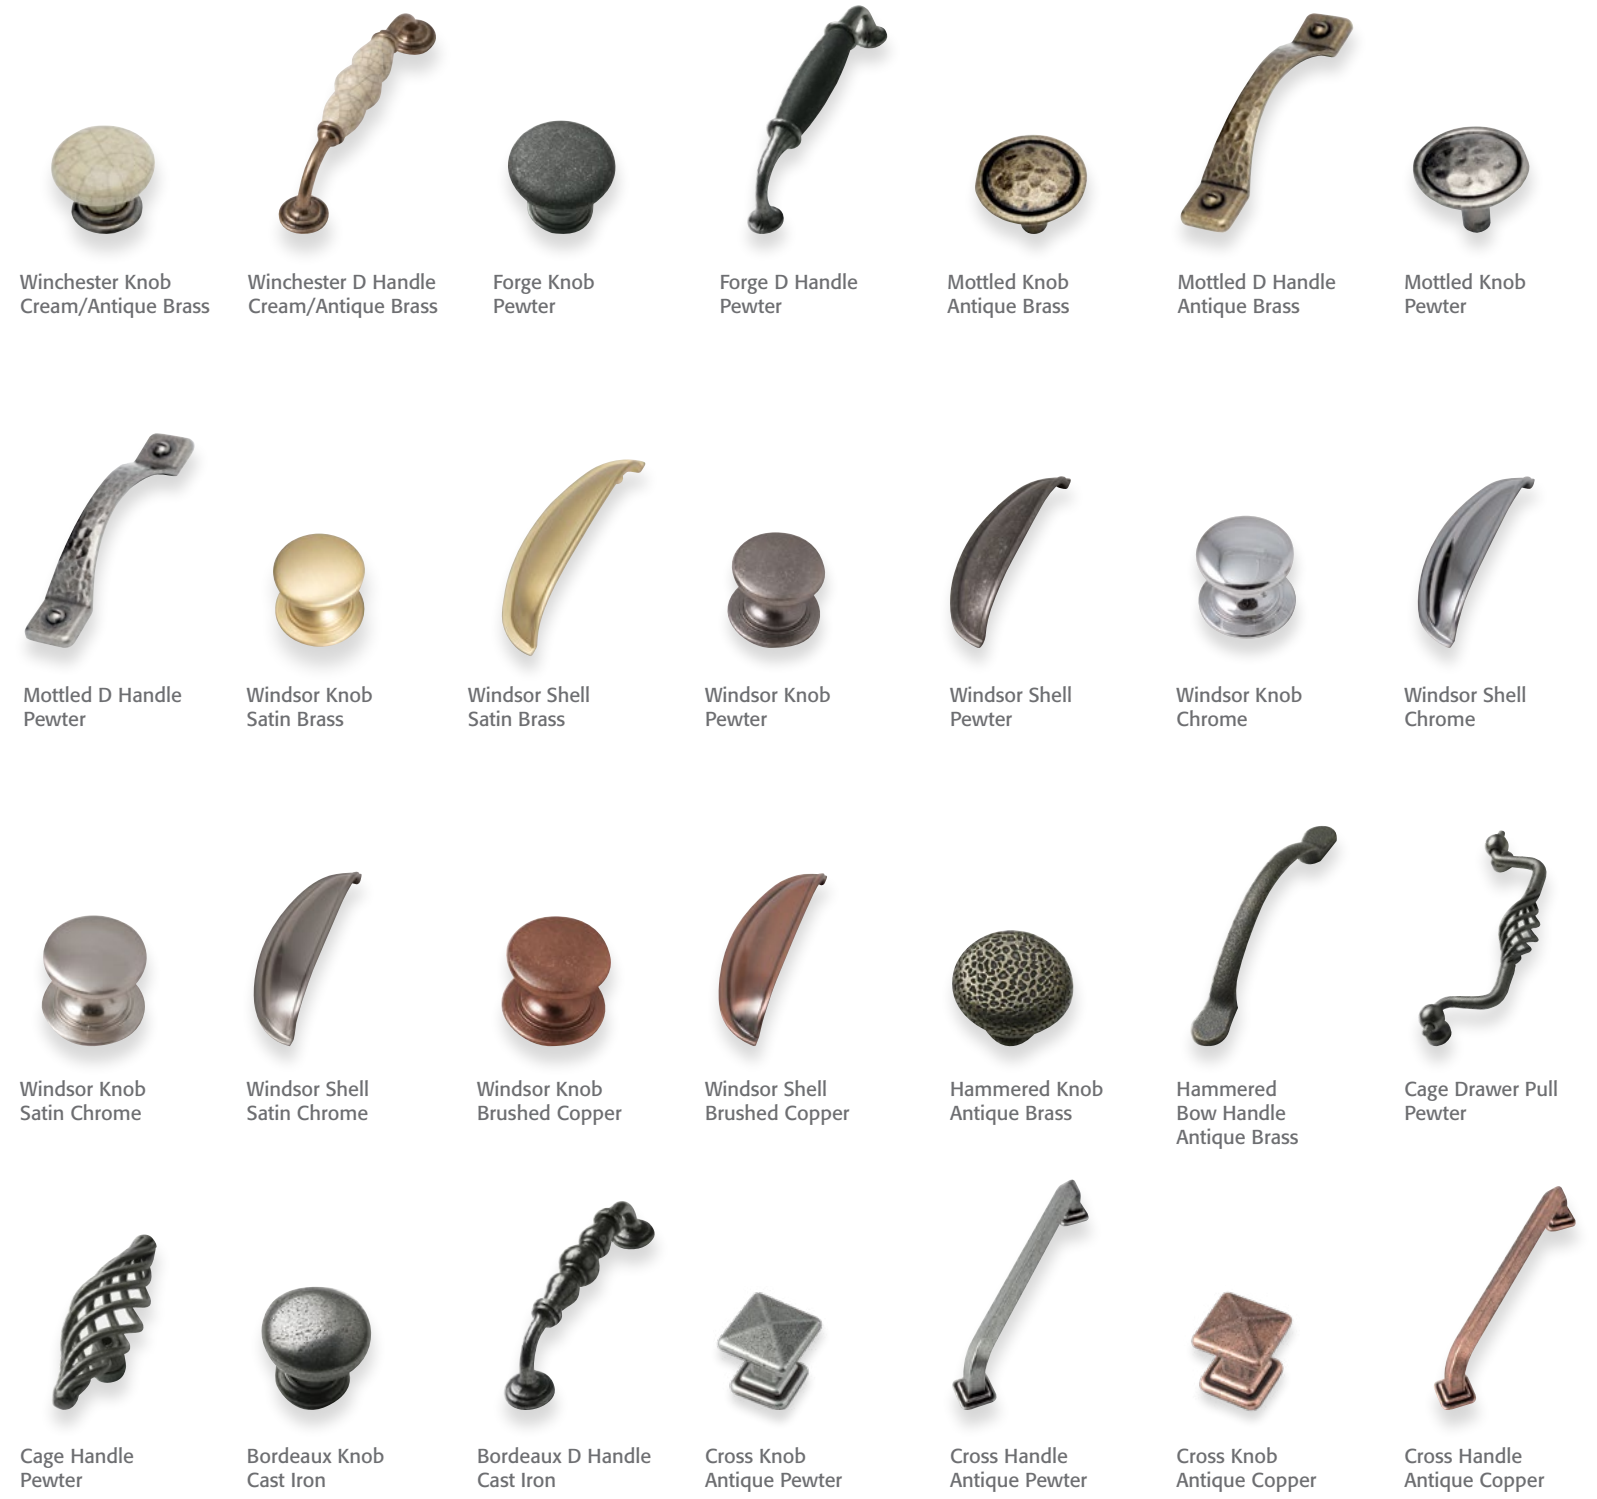

Chunky Bow Handles  
Stainless Steel

Camden Bar Handles  
Satin Chrome

Deco Knob  
Chrome

Deco Shell Handle  
Chrome

Deco Bar Handles  
Chrome

HANDLES

HANDLES

**DRAWERS & STORAGE**