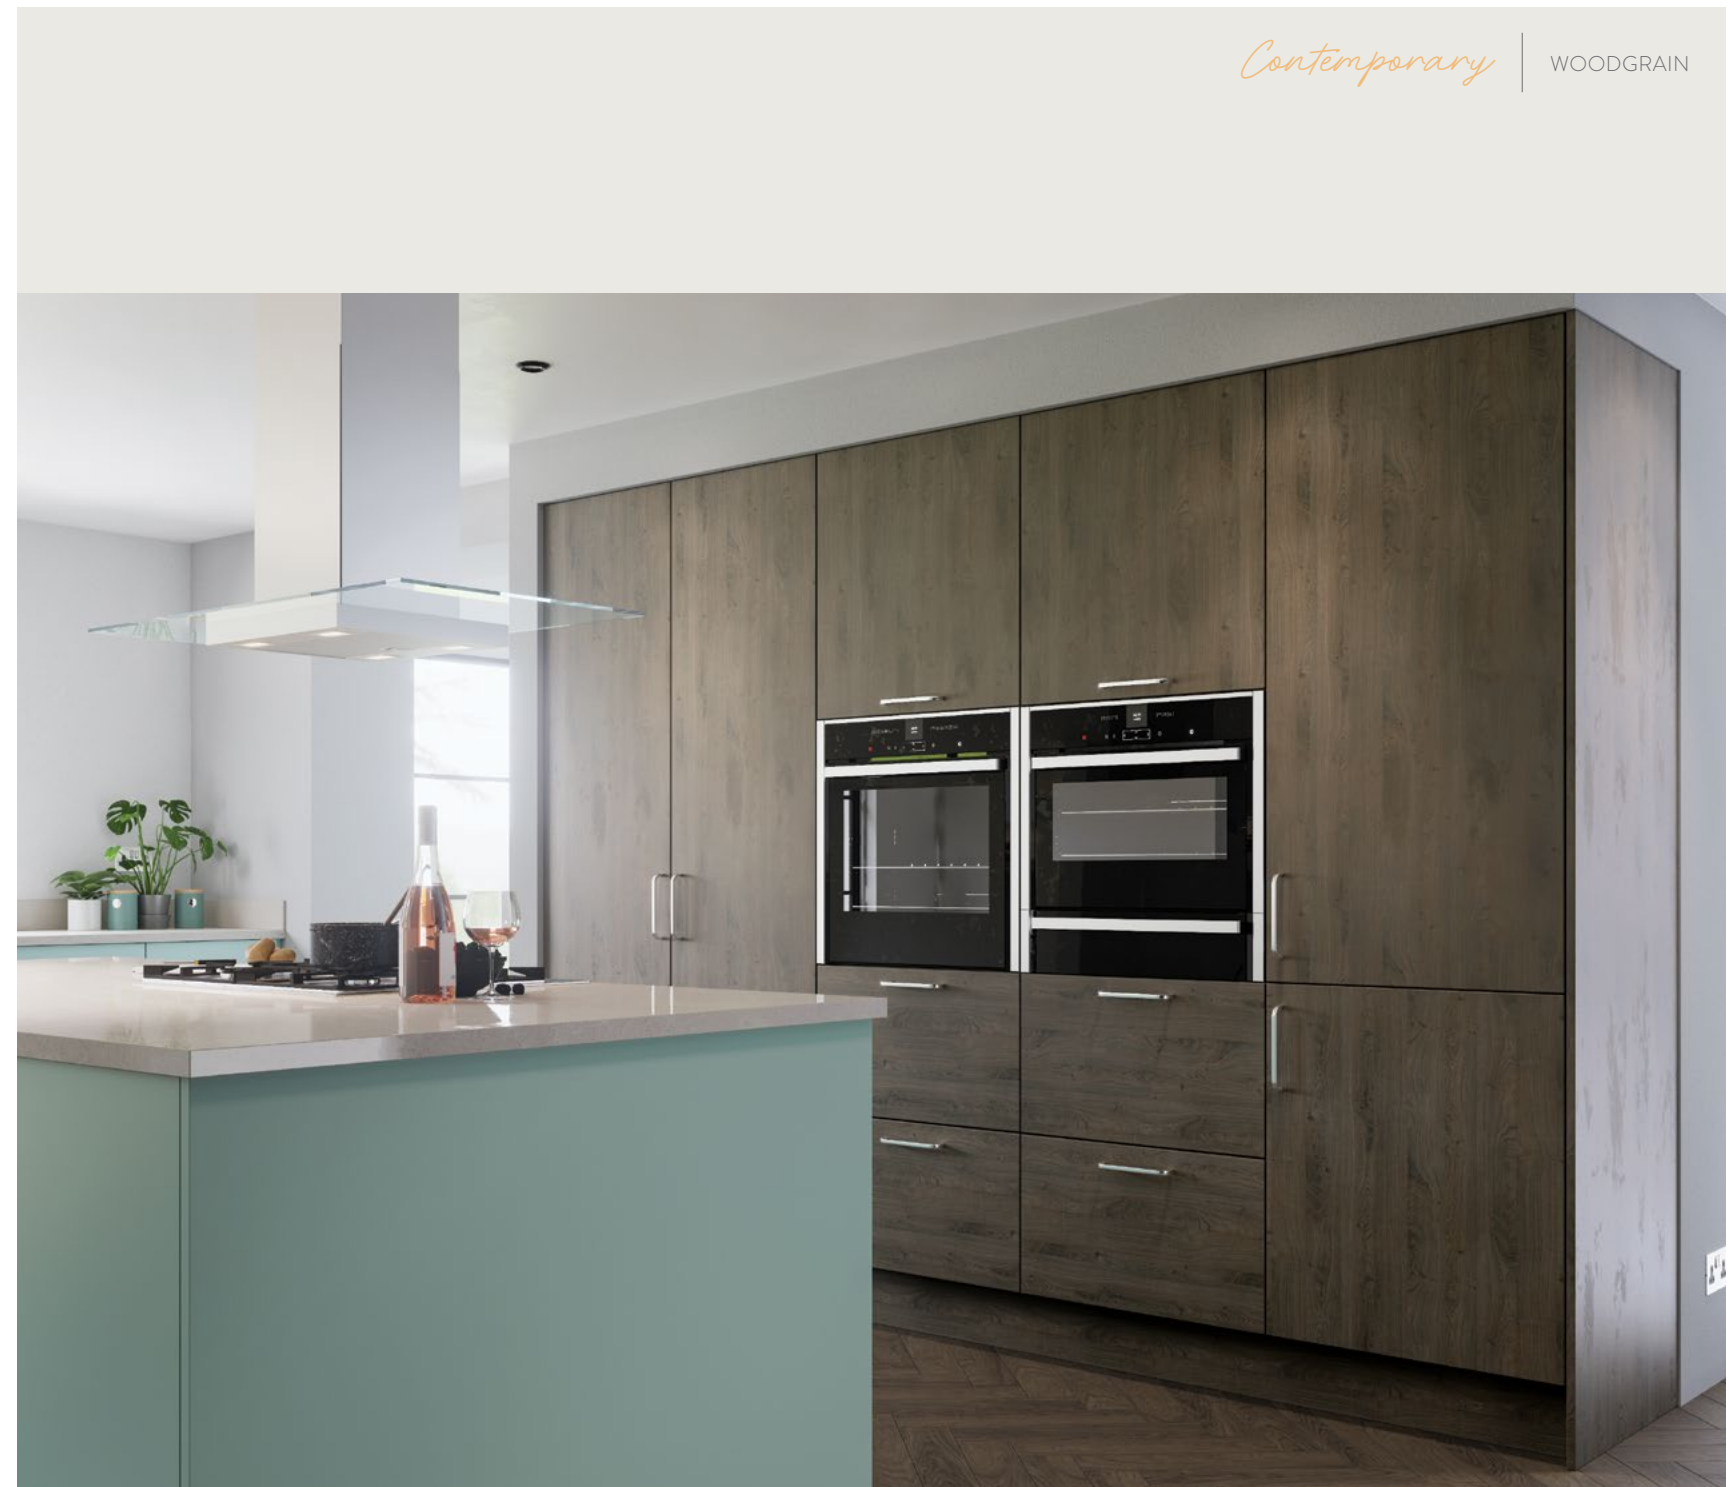

BELLA OPENGRAIN WHITE / STYLE: VENICE

LAZIO HANDLE AVAILABLE IN 4 FINISHES  
COPPER, WHITE, BLACK, SATIN CHROME

BELLA HALIFAX NATURAL OAK / BELLA MATT GRAPHITE / STYLE: LAZIO

VALORE SMOOTH ALABASTER / VALORE TRUFFLE BROWN DENVER OAK