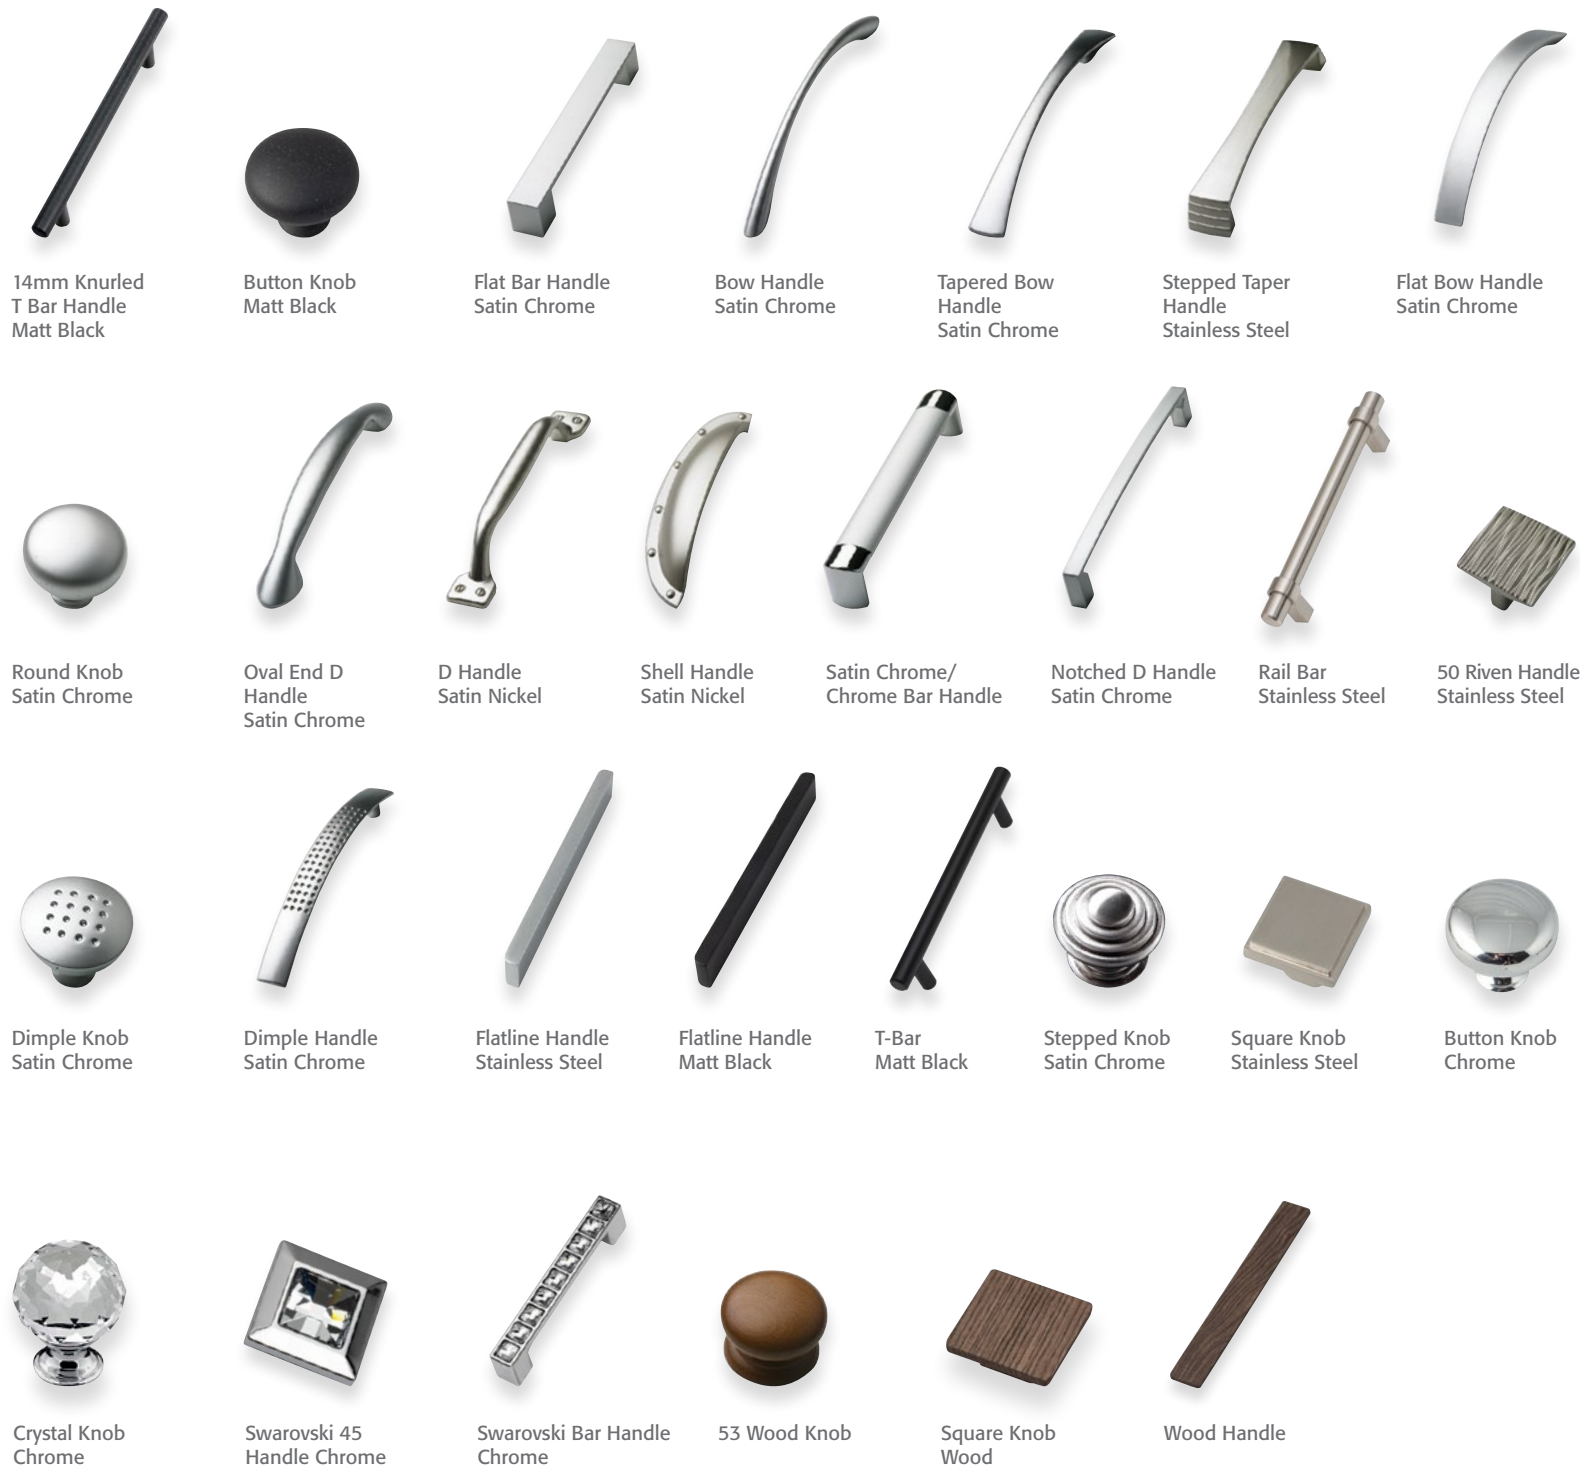

Segreto Handles  
Brushed Nickel  
and Black

See page 40-41

T Bar Handles  
Stainless Steel

14mm Bar Handles  
Stainless Steel

Contemporary D Handles  
Satin Brass

Contemporary D Handles  
Brushed Nickel

Contemporary D Handles  
Matt Black

Chunky Bow Handles  
Stainless Steel

Camden Bar Handles  
Satin Chrome

Deco Knob  
Chrome

Deco Shell Handle  
Chrome

Deco Bar Handles  
Chrome

HANDLES

HANDLES

**DRAWERS & STORAGE**