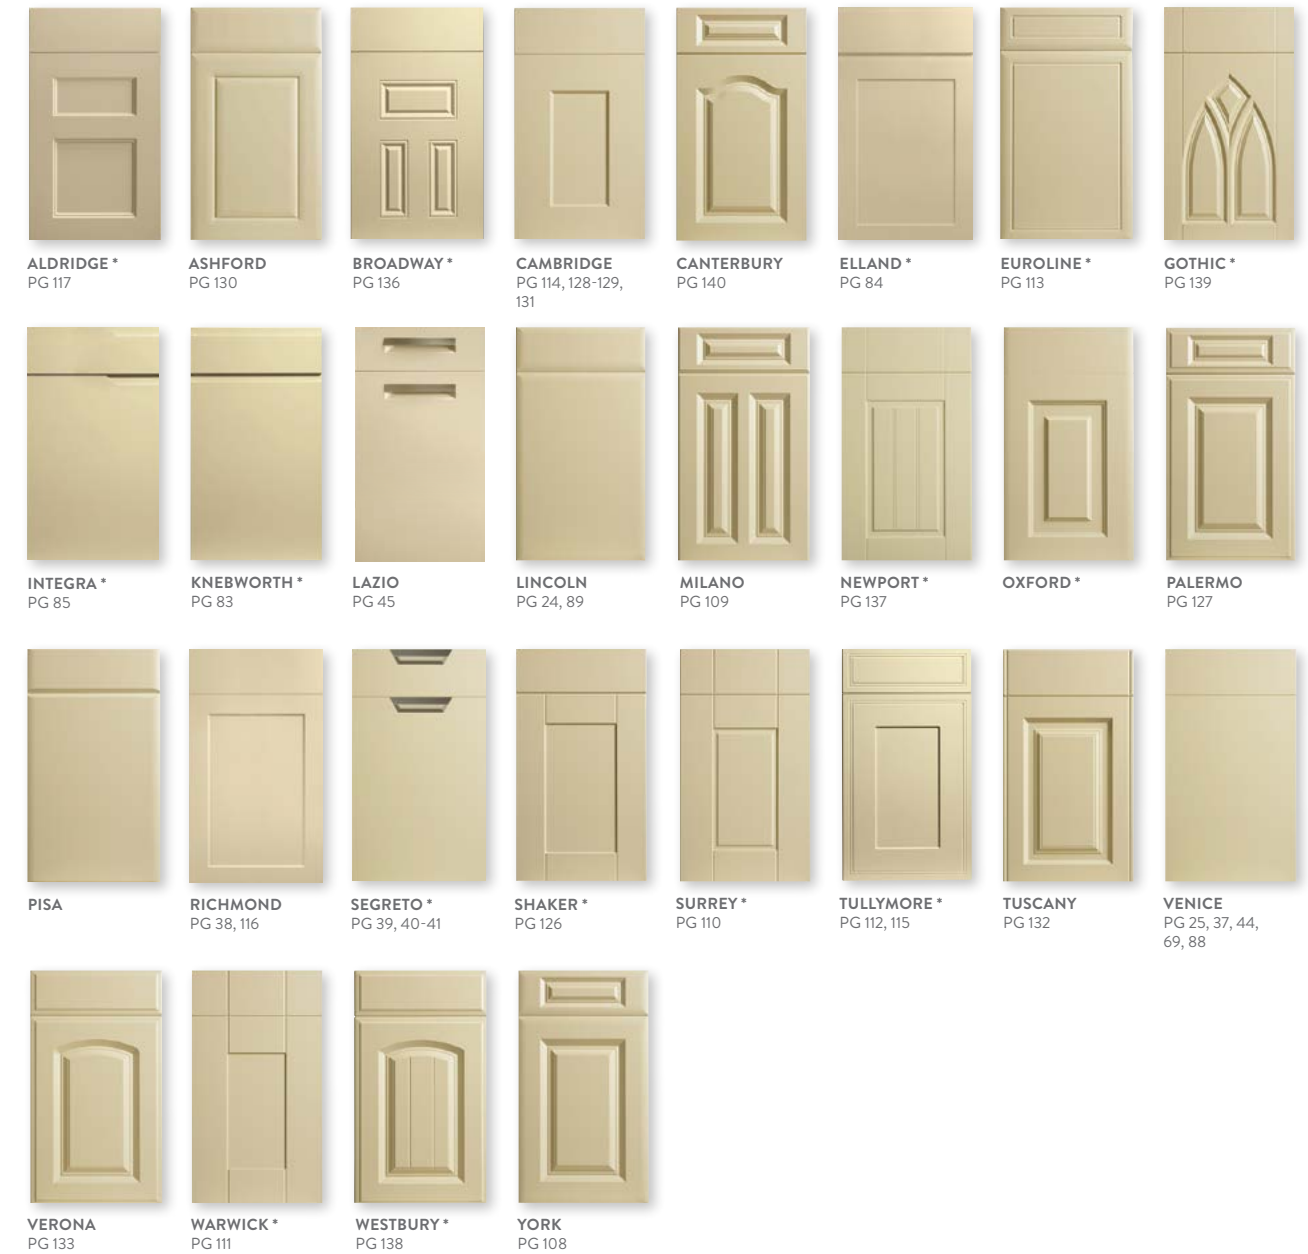

BELLA DOOR STYLES

ALDRIDGE * PG 117	ASHFORD PG 130	BROADWAY * PG 136	CAMBRIDGE PG 114, 128-129, 131	CANTERBURY PG 140	ELLAND * PG 84	EUROLINE * PG 113	GOTHIC * PG 139
INTEGRA * PG 85	KNEBORTH * PG 83	LAZIO PG 45	LINCOLN PG 24, 89	MILANO PG 109	NEWPORT * PG 137	OXFORD *	PALERMO PG 127
PISA	RICHMOND PG 38, 116	SEGRETO * PG 39, 40-41	SHAKER * PG 126	SURREY * PG 110	TULLYMORE * PG 112, 115	TUSCANY PG 132	VENICE PG 25, 37, 44, 69, 88
VERONA PG 133	WARWICK * PG 111	WESTBURY * PG 138	YORK PG 108				

*NOT AVAILABLE IN HIGH GLOSS COLOURS.