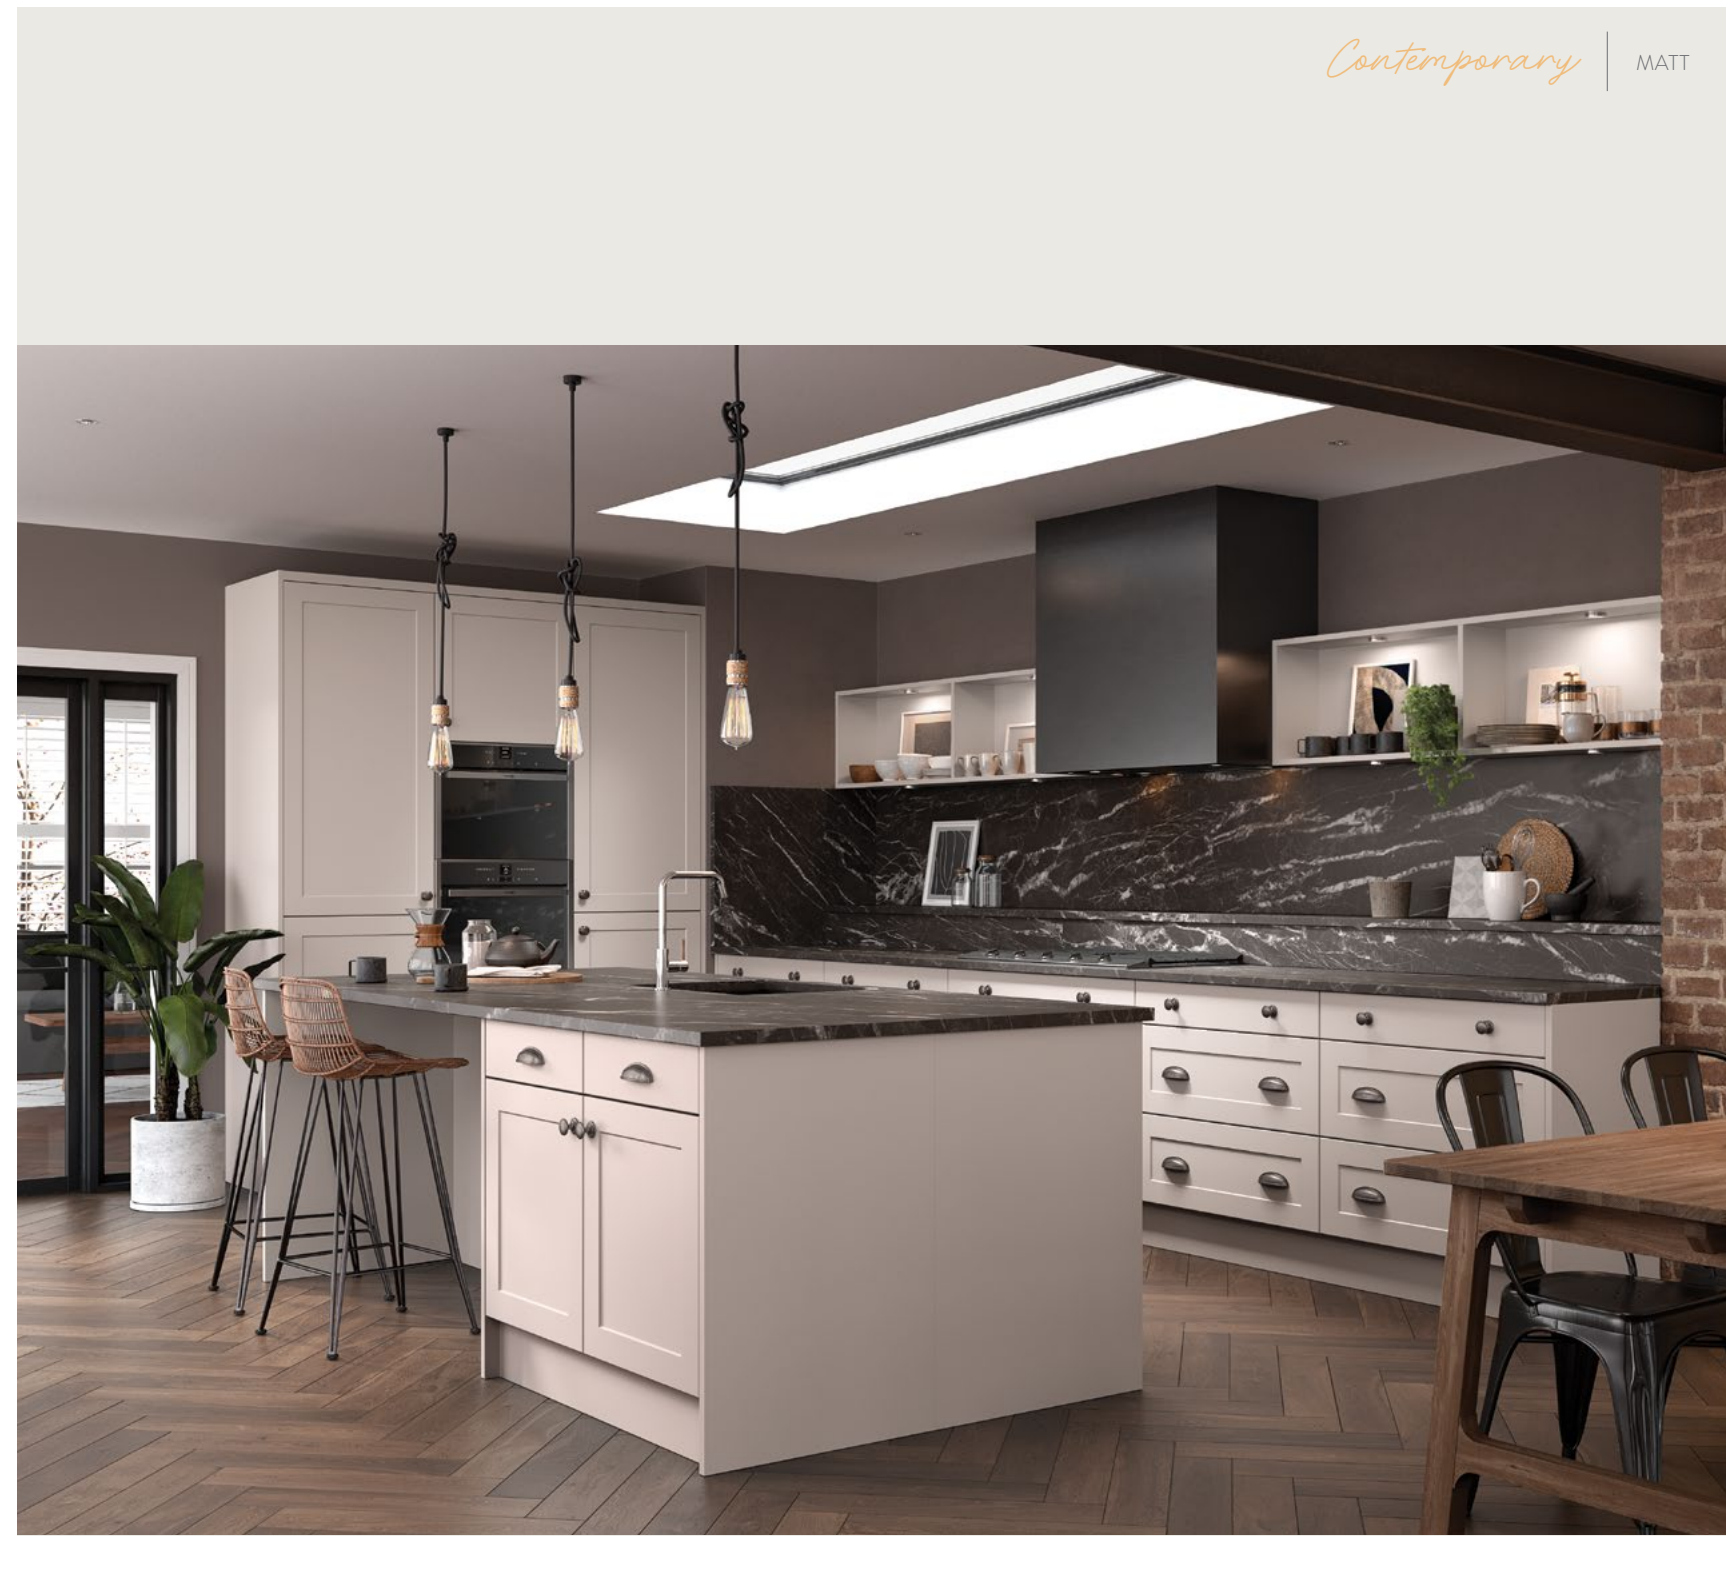

Contemporary | MATT

HARVARD MATT CASHMERE